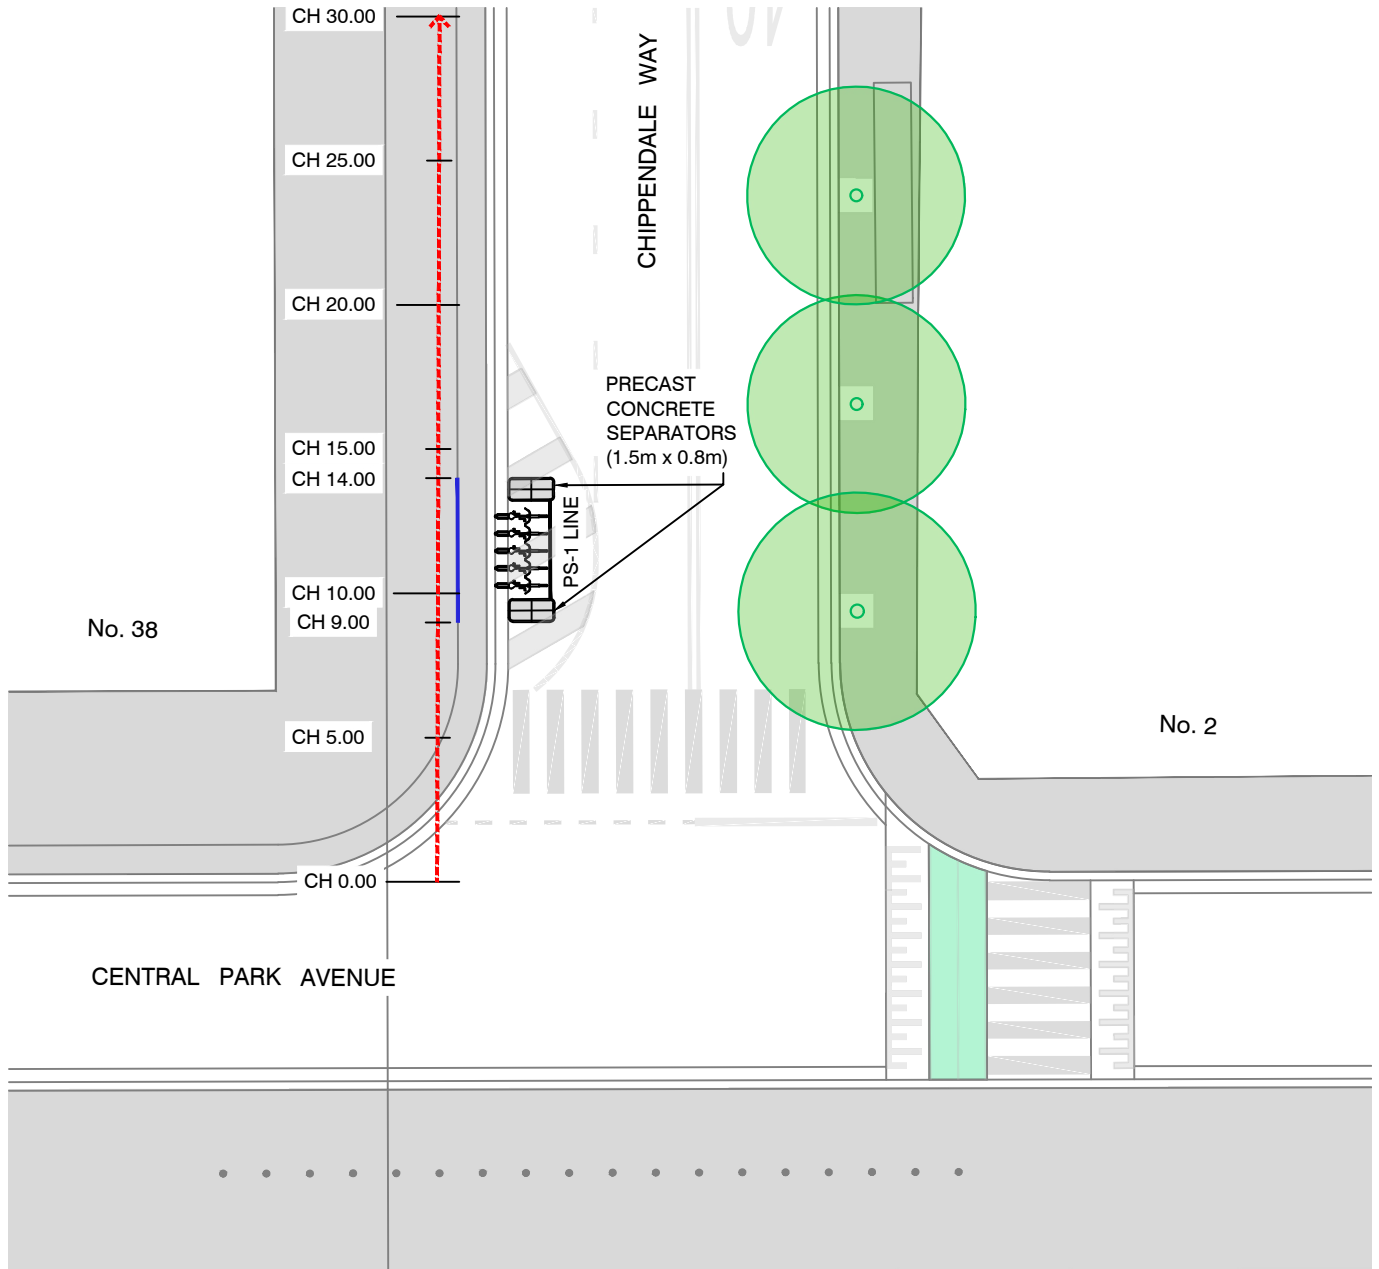

Plan: Proposed On Street Bike Parking - Chippendale Way, Ultimo

LEGEND

EXISTING

 NO STOPPING

PROPOSED

 P (BIKE ONLY)

 BIKE ENVELOPE